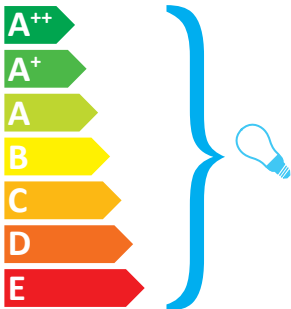

LE KLINT LK 101

This luminaire is compatible with bulbs of the energy classes:

The luminaire is sold with a bulb of the energy class: **A**

874/2012