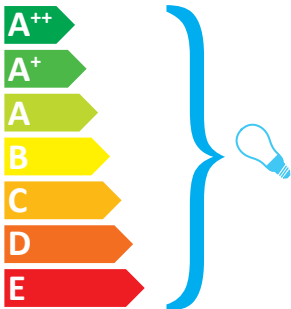

LE KLINT LK 102

This luminaire is compatible with bulbs of the energy classes:

The luminaire is sold with a bulb of the energy class:

874/2012