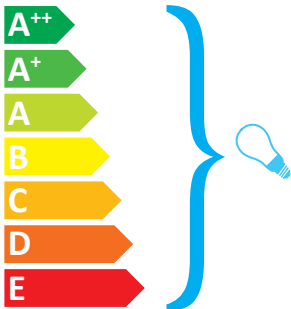

LE KLINT LK 105

This luminaire is compatible with bulbs of the energy classes:

The luminaire is sold with a bulb of the energy class:

874/2012