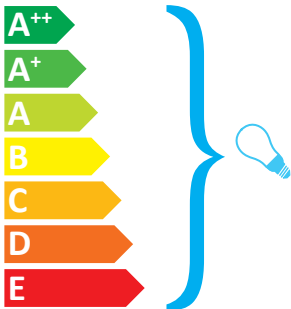

LE KLINT LK 1312

This luminaire is compatible with bulbs of the energy classes:

The luminaire is sold with a bulb of the energy class:

874/2012