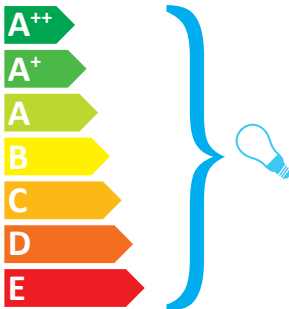

# LE KLINT LK 1313

---

This luminaire is compatible with bulbs of the energy classes:

---

The luminaire is sold with a bulb of the energy class:

**874/2012**