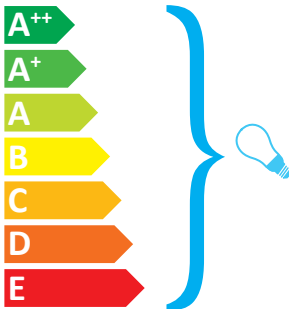

LE KLINT LK 150

This luminaire is compatible with bulbs of the energy classes:

The luminaire is sold with a bulb of the energy class: **A**

874/2012