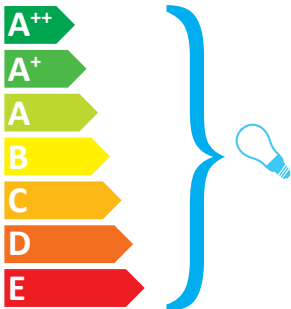

LE KLINT LK 155

This luminaire is compatible with bulbs of the energy classes:

The luminaire is sold with a bulb of the energy class: 

874/2012