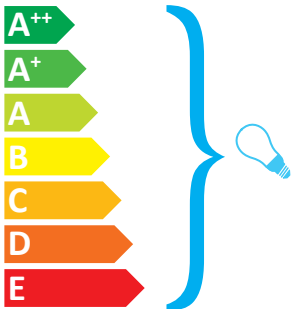

LE KLINT LK 157

This luminaire is compatible with bulbs of the energy classes:

The luminaire is sold with a bulb of the energy class: **A**

874/2012