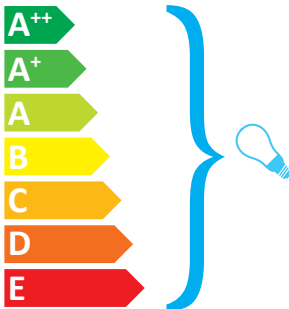

LE KLINT LK 171

This luminaire is compatible with bulbs of the energy classes:

The luminaire is sold with a bulb of the energy class:

874/2012