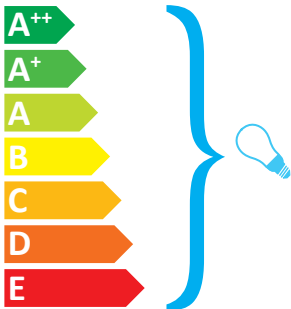

# LE KLINT LK 175

---

This luminaire is compatible with bulbs of the energy classes:

---

The luminaire is sold with a bulb of the energy class: **A**

**874/2012**