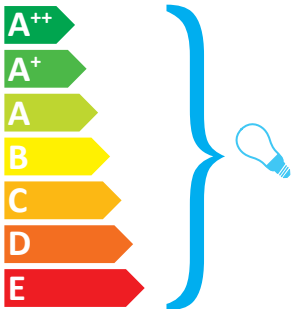

# LE KLINT LK 312-22

This luminaire is compatible with bulbs of the energy classes:

The luminaire is sold with a bulb of the energy class:

**874/2012**