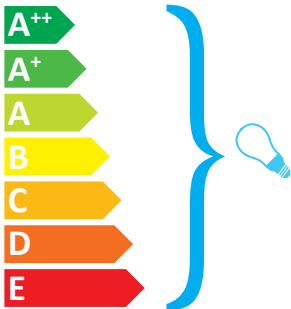

LE KLINT LK 324

This luminaire is compatible with bulbs of the energy classes:

The luminaire is sold with a bulb of the energy class: **A**

874/2012