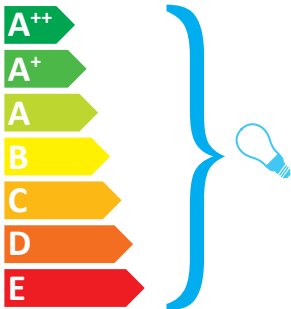

# LE KLINT LK 332

This luminaire is compatible with bulbs of the energy classes:

The luminaire is sold with a bulb of the energy class:

**874/2012**