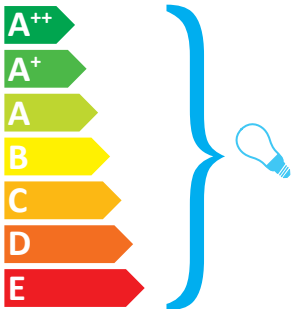

LE KLINT LK 360

This luminaire is compatible with bulbs of the energy classes:

The luminaire is sold with a bulb of the energy class: 

874/2012